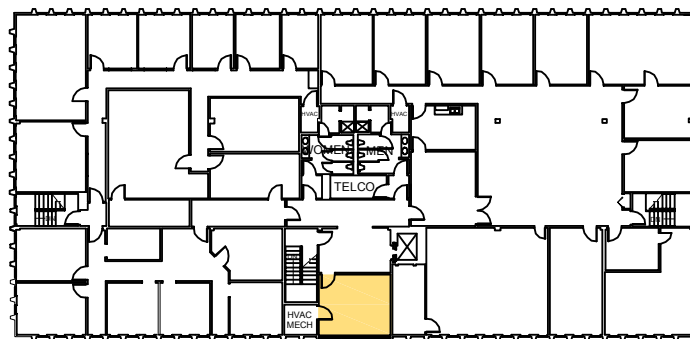

245 SF

Steve Butler
 Engel Realty
 951 18th Street South, Suite 200
 Birmingham, AL 35205
 Phone: (205) 939-8217
 Fax: (205) 939-6817

Disclaimer: The above floor plan is not to scale. The available space shown is believed to be correct but is subject to change.