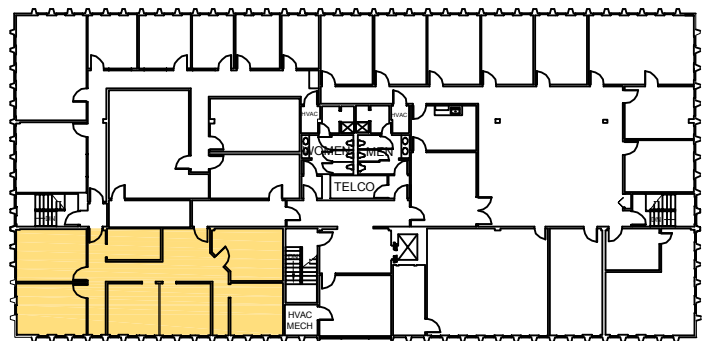

1,700 SF

Steve Butler
 Engel Realty
 951 18th Street South, Suite 200
 Birmingham, AL 35205
 Phone: (205) 939-8217
 Fax: (205) 939-6817

Disclaimer: The above floor plan is not to scale. The available space shown is believed to be correct but is subject to change.